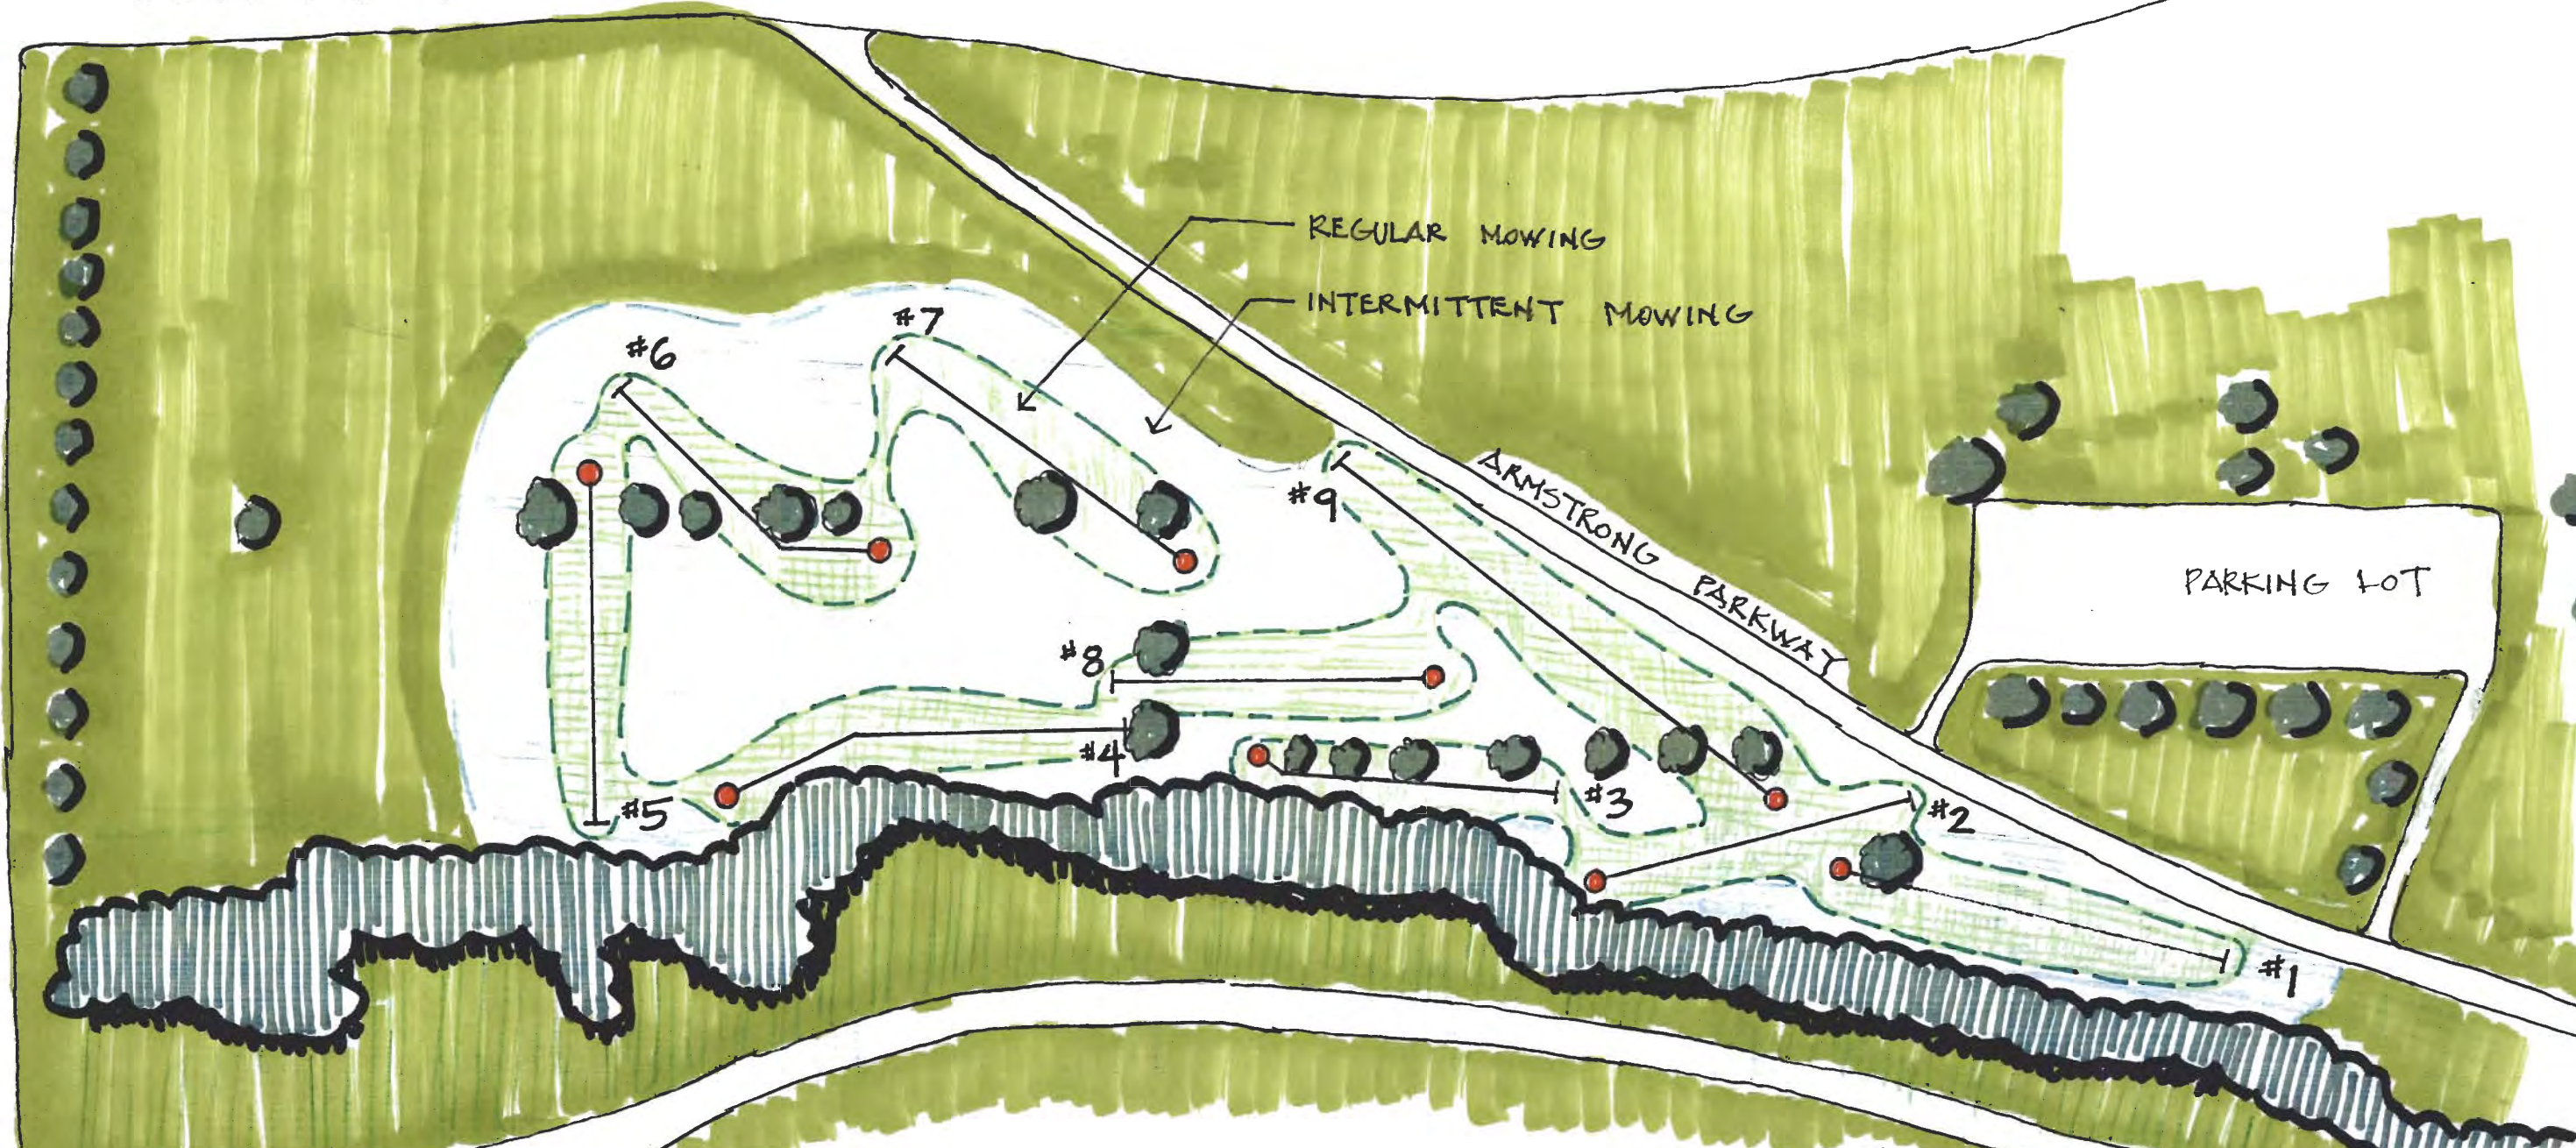

UNIVERSITY PARKWAY

CAMPBELL ROAD

PARKING LOT

REGULAR MOWING  
INTERMITTENT MOWING

ARMSTRONG PARKWAY

FLOYD ROAD

### 9-Hole Disc Golf Course

The University of Texas at Dallas

- T TEE
- BASKET

SCALE: 1" = 100'

date May 2006